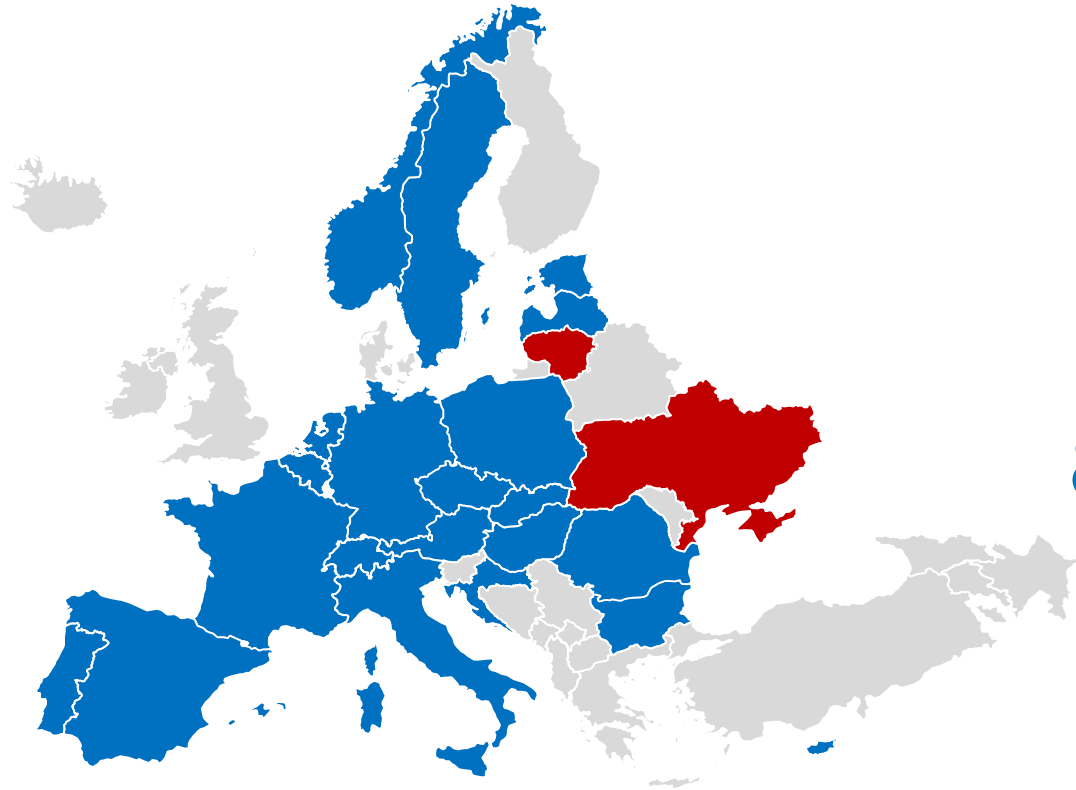

Erasmus+ activities

84%

Used Erasmus+ program for studies

54%

Used Erasmus+ program for internships

84%

Used Erasmus+ program at least for one activity

21

Countries